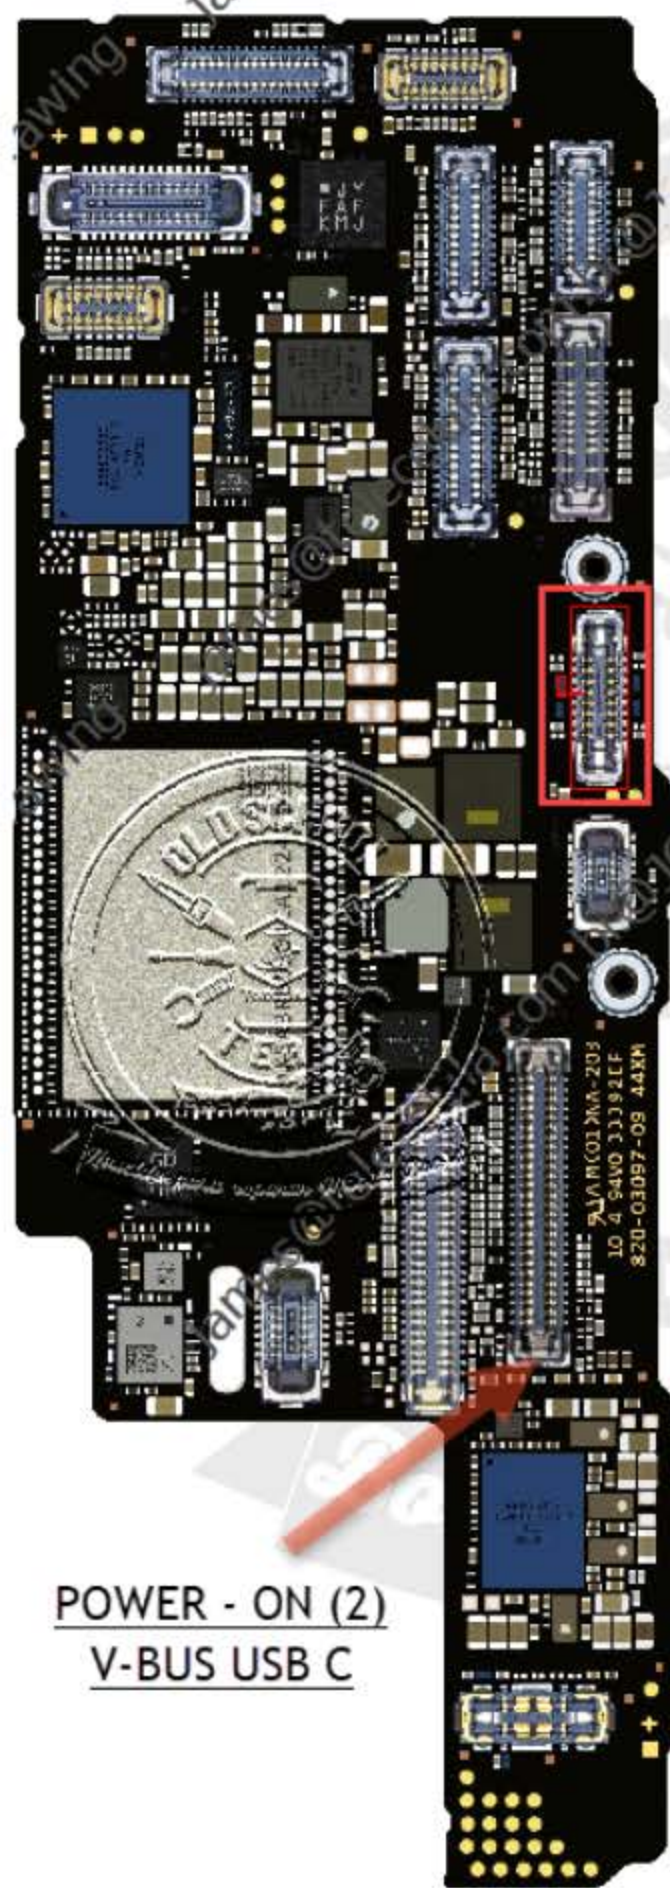

15 PRO MAX POWER -ON

POWER - ON (2)
V-BUS USB C

POWER - ON

POWER - ON

ZOOM-2