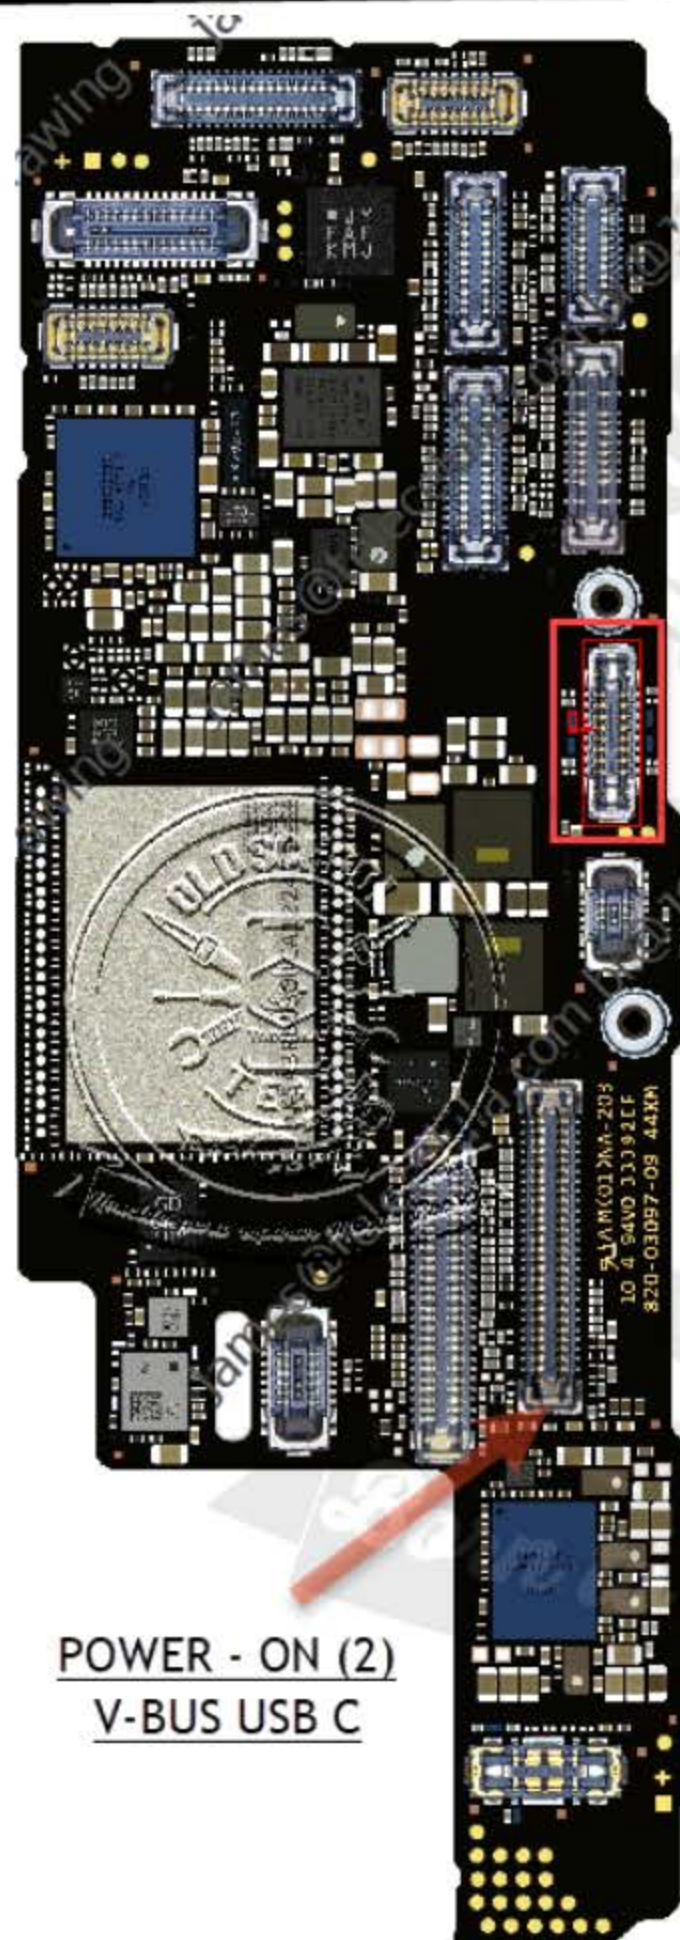

# 15 PRO POWER -ON

POWER - ON (2)  
V-BUS USB C

ZOOM-2