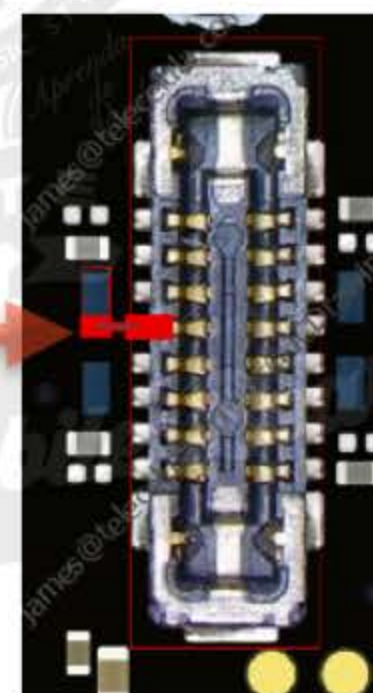

# 15 PRO POWER -ON

POWER - ON (2)  
V-BUS USB C

ZOOM-2